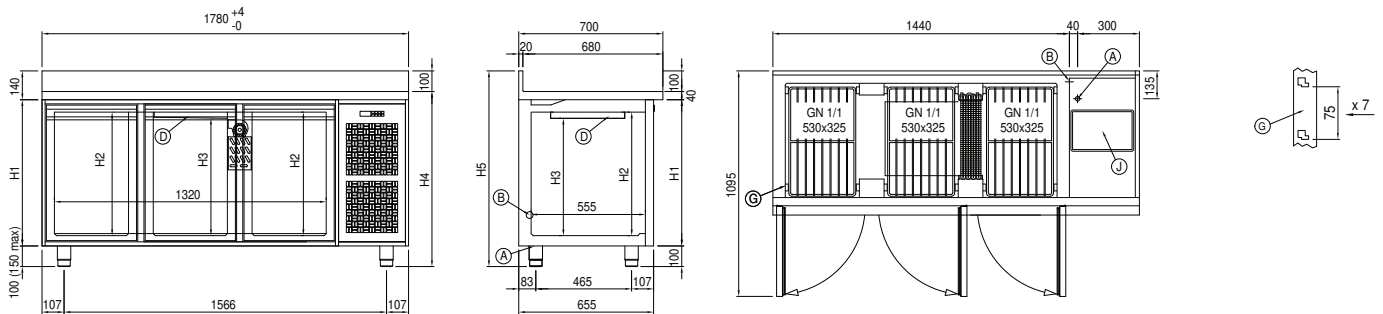

COSMO - wi-fi control

Cosmo is The Nice Kitchen's exclusive Wi-Fi technology that allows Coldline, Modular and Nevo appliances to be connected and monitored from a smartphone. The counter, connected with Cosmo kit via cable to a Cosmo hub (MODI, VISION, THAW.PRO, LEVTRONIC, QUBI) or with Cosmo Wi-Fi kit, can be monitored by the CosmoApp and receive alerts in case of abnormal operation.

Technical draw

A:	Power supply cable outlet	B:	Condensation water drain	D:	Airflow conveyor
G:	Racks pitch	J:	Automatic evaporation of condensing water