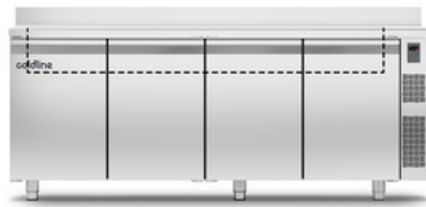

## Saladette GN counter 4 doors

Model: TA21/1MDR-760

Cod: T10412000212

Saladette refrigerated counter 4 doors, counter body height 760 mm, top with splashback. Remote refrigeration unit, 5 heavy duty climatic class and R452a refrigerant gas. Temperature range -2°+8°C with ventilated refrigeration. Equipment: 1 GN1/1 plastic coated shelf. Each compartment can be configured with 1/2+1/2, 1/3+2/3, 1/3+1/3+1/3 drawers. Anti-corrosion treated evaporator and electric defrosting. 60 mm insulation thickness - HFO with high insulation performance and low environmental impact (CFC, HCFC, HFC free). AISI 304 stainless steel handle and magnetic triple chamber door gasket, easily replaceable. Reversible, self-closing door opening with 105° stop. AISI 304 stainless steel interior/exterior including external back. Rounded inner corners for easy cleaning. The reinforced modular base in colaminated steel allows installation on wheels, feet, mobile or masonry plinths. Replaceable refrigerant system FSS - Fast Service System - for quick and easy service. Prepared for connection to Cosmo - wi-fi remote supervision system - and ModBus/RTU Rs485 connection.

### Features

Standard equipment:	4 slides, 4 plastic coated GN1/1 shelves
Control:	Electronic, display flush with the panel
Doors:	4 doors, self-closing, reversible with 105° stop
Door gasket:	Magnetic, triple chamber and easily replaceable
Insulation:	60 mm thickness - CFC/HCFC free
Exterior/interior finishing:	Exterior interior and back in AISI 304 stainless steel. Base in colaminated steel.
Inner corners:	Rounded for easy cleaning and ensuring maximum hygiene
Handle:	Stainless steel AISI 304, 2 mm thick
Racks and slides:	Stainless steel AISI 304
Feets:	AISI 304 stainless steel adjustable h 100/150 mm
Cosmo:	Predisposed for Cosmo Hub connection